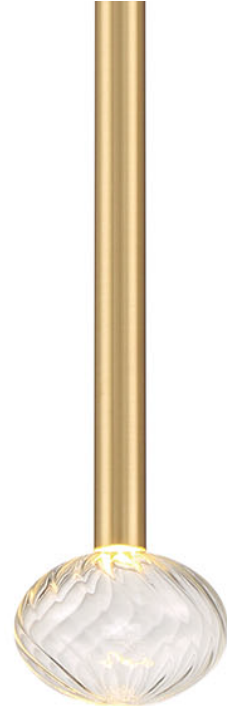

Soffio, 1 Light LED Pendant, Plated Brushed Gold

Specifications:

Model#: 12109-07

Finish: Plated Brushed Gold

Glass/Shade: Clear Ribbed Glass

Material: Metal, Aluminum, Glass

Dimension: 5" D x 20.75" H

Lamping: LED

Wattage: 4W

Voltage: 120V

Color Temperature: 3000K

CRI: 90

Delivered Lumen: 60Lm

Dimmable: No

Location: Dry

Max. Hanging Height: 118"

Canopy Dimension: 5" D

Product Weight: 1.8 lbs.